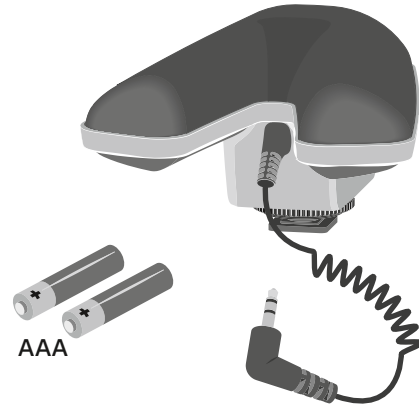

In the box

AAA

Battery

Setup

On/Off

On / off

On		 100 h
		 4 h
Off		

Low cut

Low-cut filter

	On
	Off

Audio level

Input level

-  Auto
-  Manual

Sensitivity

	-20 dB
	0 dB
	+20 dB

Level