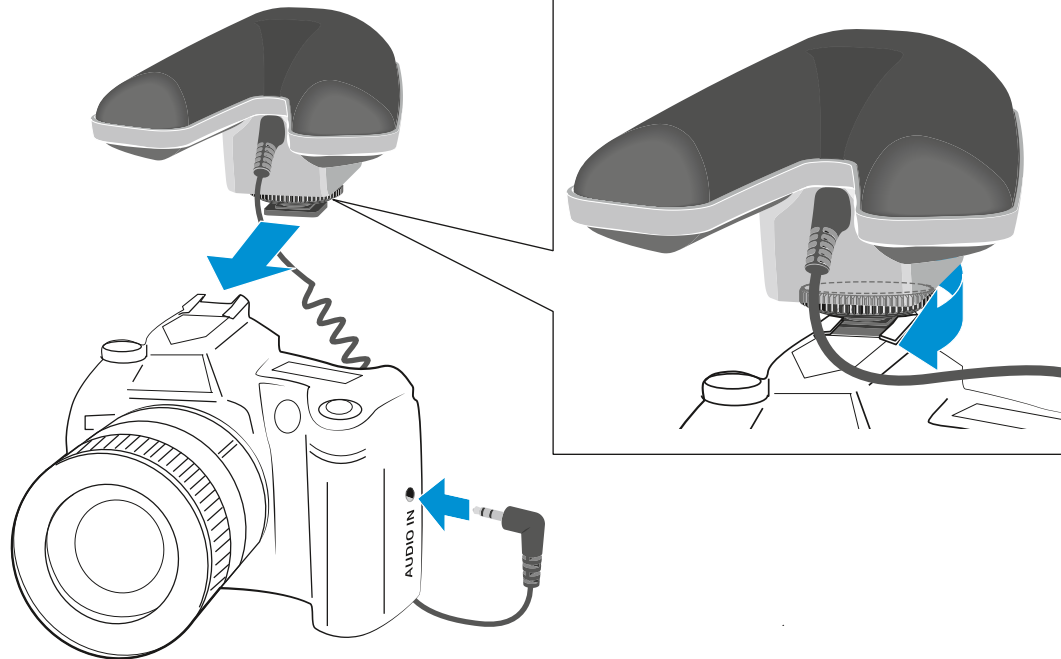

In the box

AAA

Battery

Setup

On/Off

On / off

On		 100 h
		 4 h
Off		

Low cut

Low-cut filter

	On
	Off

Audio level

Input level

-  Auto
-  Manual

Sensitivity

	-20 dB
	0 dB
	+20 dB

Level