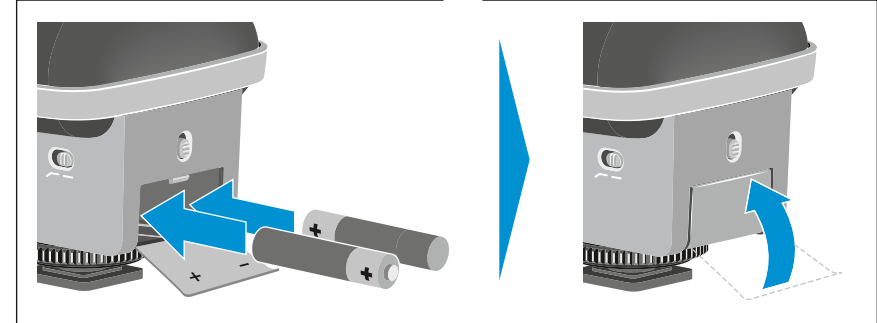

In the box

AAA

Battery

Setup

On/Off

On / off

On		 100 h
		 4 h
Off		

Low cut

Low-cut filter

	On
	Off

Audio level

Input level

-  Auto
-  Manual

Sensitivity

	-20 dB
	0 dB
	+20 dB

Level