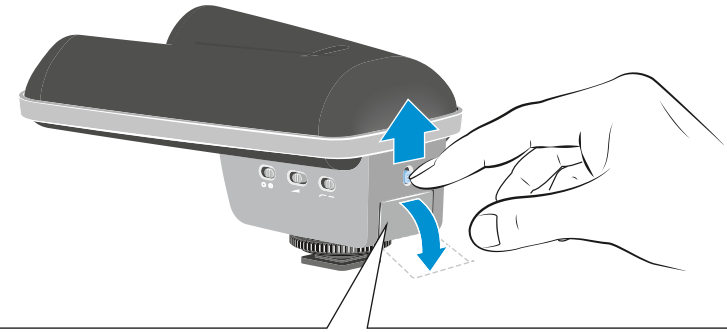

In the box

AAA

Battery

Setup

On/Off

On / off

On		 100 h
		 4 h
Off		

Low cut